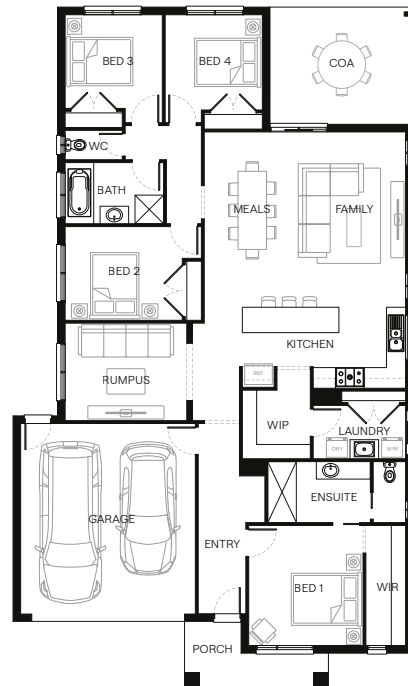

Fairhaven Homes

New Home Consultant

1800 324 742

info@fairhavenhomes.com.au

Built with Care

fairhavenhomes.com.au

View more packages